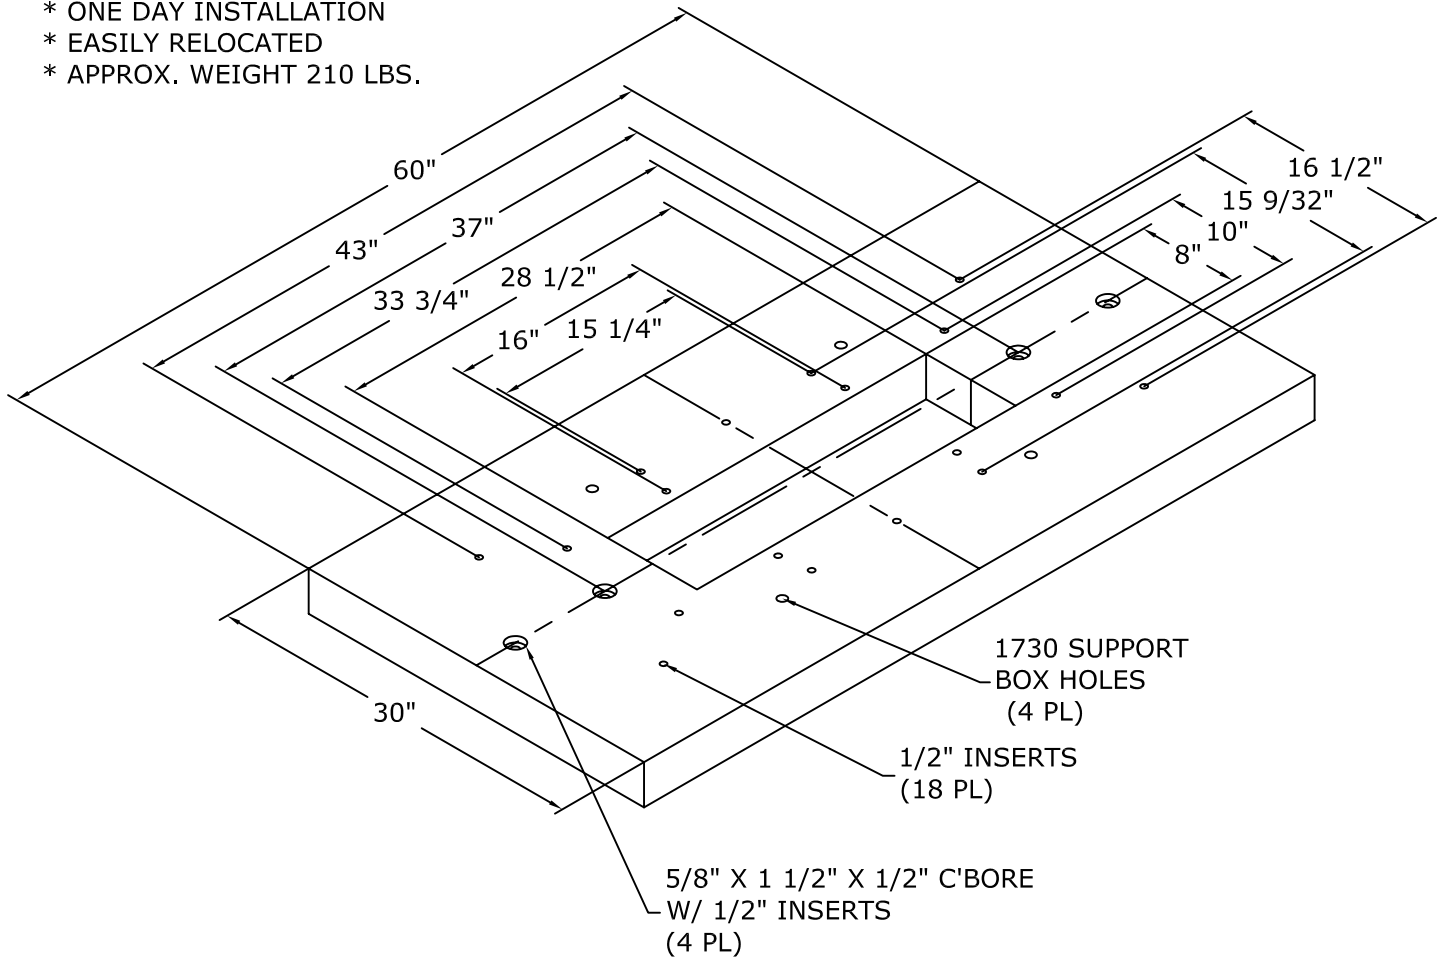

Date: 08/11/03  
Part #: PP3060  
Drawing #: PP3060

3060 PC PAD FOR RELTEC UPC BD8000,  
3M 4220 E/EE OR 4220 F/G,  
AND RELIABE SC8000, SC800D,  
OR SC10000 CABINETS

**PAD FEATURES:**

- \* PC PAD
- \* LIGHTWEIGHT
- \* REDUCES INSTALLING COSTS
- \* ONE DAY INSTALLATION
- \* EASILY RELOCATED
- \* APPROX. WEIGHT 210 LBS.

**PLASTIC SUPPORT BOX:**

- \* SERIES No. 1730S
- \* LIGHTWEIGHT
- \* APPROX. WEIGHT 19 LBS. (9 KG.)
- \* PEA GRAVEL RECOMMENDED INSIDE BOX TO MINIMIZE RODENT AND CONDENSATION PROBLEMS.

**NewBasis**  
2626 Kansas Ave.  
Riverside, CA 92507