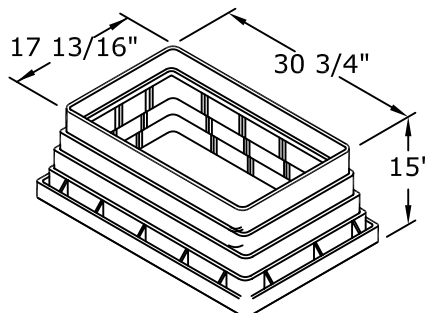

Date: 08/11/03  
Part #: PP3060  
Drawing #: PP3060

3060 PC PAD FOR RELTEC UPC BD8000,  
3M 4220 E/EE OR 4220 F/G,  
AND RELIABE SC8000, SC800D,  
OR SC10000 CABINETS

**PAD FEATURES:**

- \* PC PAD
- \* LIGHTWEIGHT
- \* REDUCES INSTALLING COSTS
- \* ONE DAY INSTALLATION
- \* EASILY RELOCATED
- \* APPROX. WEIGHT 210 LBS.

**PLASTIC SUPPORT BOX:**

- \* SERIES No. 1730S
- \* LIGHTWEIGHT
- \* APPROX. WEIGHT 19 LBS. (9 KG.)
- \* PEA GRAVEL RECOMMENDED INSIDE BOX TO MINIMIZE RODENT AND CONDENSATION PROBLEMS.

**NewBasis**  
2626 Kansas Ave.  
Riverside, CA 92507